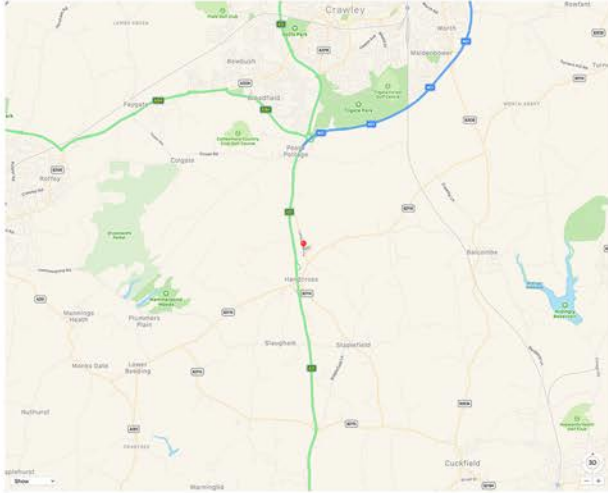

# Dermatology Clinics at Ouse Valley Practice, Handcross

Ouse valley is located just off the main A23 London to Brighton Road. If approaching from the South, take the B2110 exit off the A23, take the second exit at the roundabout, follow the road as it turns left onto the high street, take the first exit at the next roundabout and it is on your left.

If approaching from the North, exit the A23 at the B2114 exit towards the B2110. Continue straight on at the roundabout and the practice is on your right.

Satnavs: RH17 6HB

Please stay with your vehicle in the parking area and we will ring you when we are ready for you to enter the building.